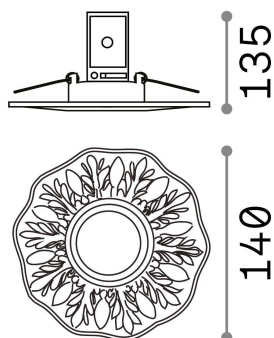

General info

Technical - Recessed lights

Ean	8021696115597
Item	POLKA FI BIANCO
Installation	Recessed lights
Guarantee	5 years
Gross weight	0.38 kg
Volume	0.002225 m ³

Technical info

Net weight	0.25 kg
Insulation class	II
Protection index	IP20
Compliance	CE
Operating temperature	0° ~ +40 °C
Full load efficiency	X
Dimmer	Determined by the light bulb
Power output	220-240 V AC
Power supply	Not required
Recessed specifications	Ø 65 - h. ≥ 130 , 3-12

Source info

Integrated source	Light bulb (not included)
Replaceable source	No
Power	GU10 max 1 x 50 W
Emission	Direct
Max consumption	-